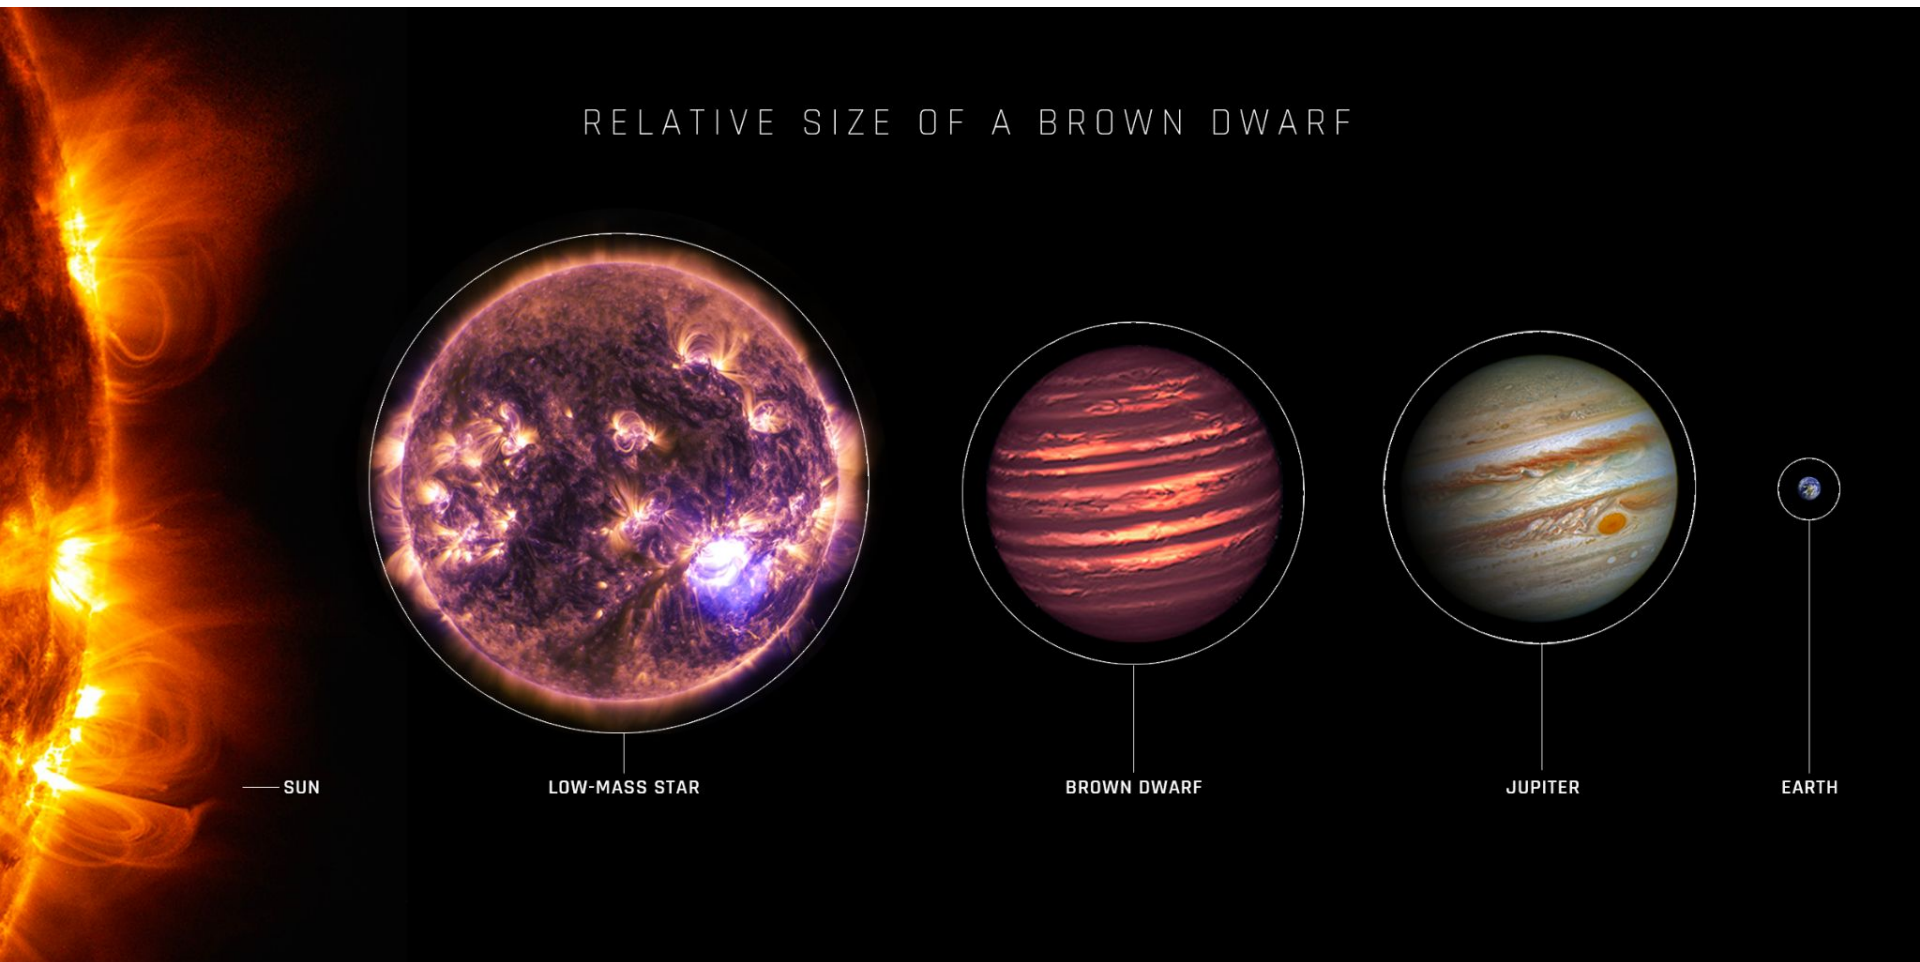

# THE SUN'S CLOSEST NEIGHBORS

# Barnard's Star

# RELATIVE SIZE OF A BROWN DWARF

SUN

LOW-MASS STAR

BROWN DWARF

JUPITER

EARTH