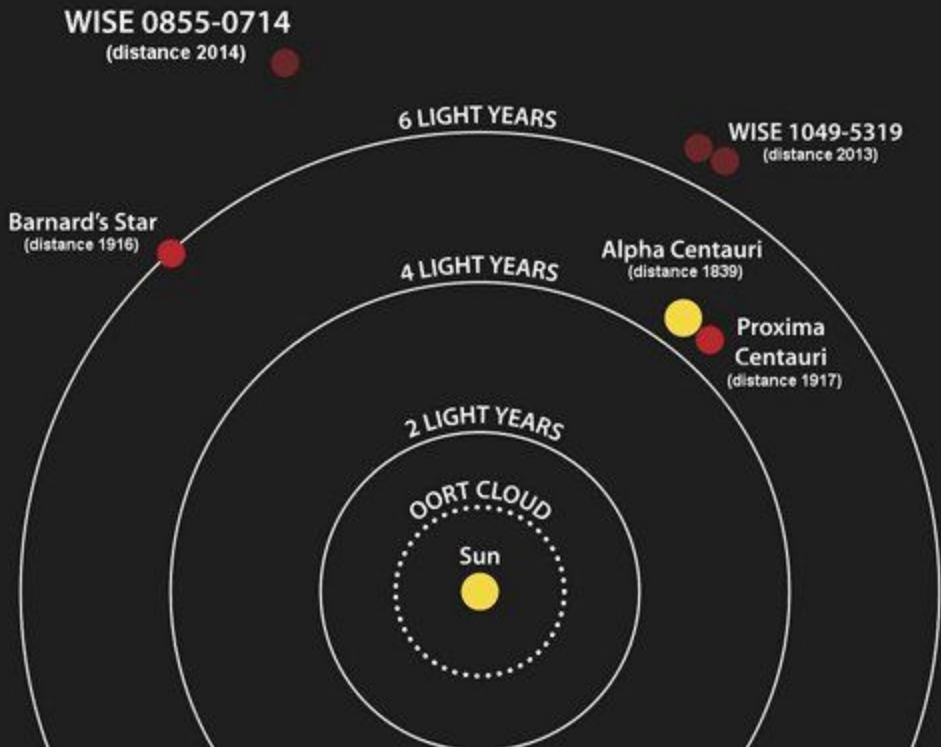

# ASTR367

Brown Dwarfs

<https://astro.unl.edu/naap/blackbody/animations/blackbody.html>

# THE SUN'S CLOSEST NEIGHBORS

# Barnard's Star

# RELATIVE SIZE OF A BROWN DWARF

SUN

LOW-MASS STAR

BROWN DWARF

JUPITER

EARTH